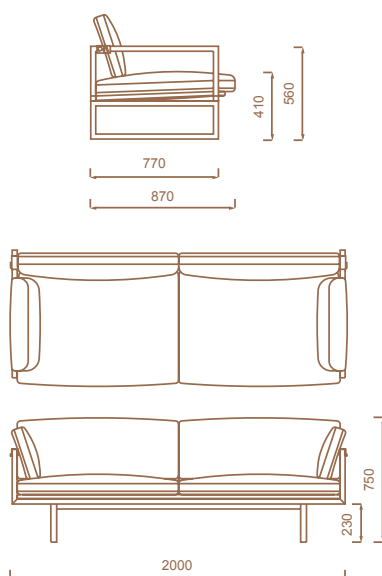

BRAD S10

BRAD S10

**Our suggestions:**

1. Frame Charcoal / Black leather / Black piping S104177200COH1c
2. Frame Ristretto / Red velvet / Ristretto piping S104177200RKh43r
3. Frame Charcoal / Green velvet / Black Piping S104177200CDno5c
4. Frame Brass aged / Brown velvet / Yellow piping S104177200RKh43y

Category: Seating / Sofa / Also Available as: Armchair

Designer: Peter Ghyczy / 2009

Materials:

Frame: C - R - RG - RM

Fabric: Needed uniform in Width 140 cm:

166 Sofa - 9 m / 200 Sofa - 9 m / 246 Sofa - 13 m

Fabrics see our fabric collection on our website

Leather: 166 Sofa - 12 m² / 200 Sofa - 12 m² / 246 Sofa - 18 m²

Piping: No Piping – Brown – Grey – Black

Dimensions in cm: W 80xD87xSH41 -35xH75 / W166xD87xSH41 -35xH75

W200xD87xSH41 -35xH75 / W246xD87xSH41 -35xH75

Product Weight in kg: 67

Packaging in cm: W 200 x D 80 x H 60 / Volume in m³: 1

Design and Manufactured: The Netherlands

Production Leadtime: 8 weeks

Starting price in Euro excl. VAT: 4.270