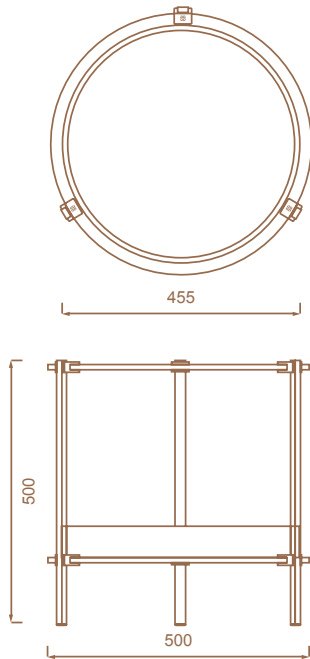

AMY T79DB

Our suggestions:

1. Cast parts Brass / Walnut
  T8840120Mg3CWnM
2. Frame and Cast parts Charcoal / Glass Grey tinted / Black Oak T79DB5050CCGOBm
3. Frame and Cast parts brass age / Glass brons tinted / Walnut
  T79DB5050MaMaBWnM
4. Frame and cast part Stainless steel Gloss / Glass grey tinted / Black Oak
  T79DB5050RgAgGOBm

Materials / Legend Frame & Cast Part

1. RG STAINLESS STEEL POLISHED
   RM STAINLESS STEEL MAT
   AG ALUMINIUM POLISHED
   AM ALUMINIUM MAT
   MG BRASS POLISHED
   MM BRASS MAT
   MA BRASS AGED
   R RISTRETTO (BROWN)
   C CHARCOAL (BLACK)

Category: Tables / Side Table, Small Table / Also Available as: Trolley

Designer: Peter & Felix Ghyczy / 2012

Materials:

Frame: C - MA - MG - MM - R - RG - RM

Cast Part: AG - AM - C - MA - MG - MM - R

Wood Oak: Black - Wenge - Natural - RAL colors

Walnut: Natural

Glass: Clear - Grey Tinted - Bronze Tinted - Satinated - Optiwhite

Thickness in mm: 10

Dimensions in cm: H 50 x D 50

Other dimensions available on request

Dimensions Tray Height in cm: H 6 x D 45,5

Product Weight in kg: 14

Packaging in cm: W 50 x D 20 x H 20 / Volume in m³: 0,02

Design and Manufactured: The Netherlands

Production Leadtime: 8 weeks

Starting price in Euro excl. VAT: 1.470